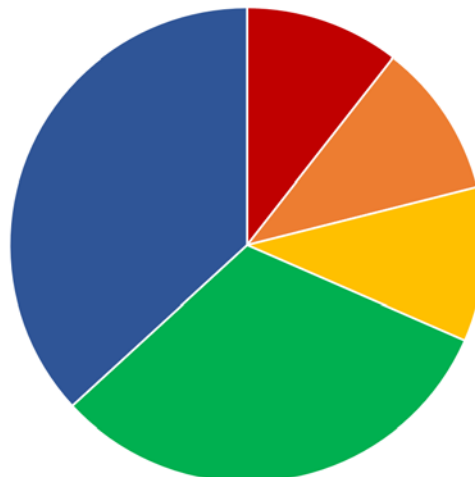

**IDEAL
FOUNDATION**

SUSTAINABILITY

Sustainability improves the quality of our lives, protects our ecosystem and preserves natural resources for future generations. This is something the Ideal Foundation has a focus on as we would love to play our part in supporting initiatives that assist to create this better future.

We are looking for potential projects in 2022 that support sustainable initiatives be it human, economic, or environmental that will help New Zealand to retain our clean green image. These need to be initiatives lead by community-based organisations deserving of your nomination and our support.

Please refer to www.ideal.co.nz to obtain an Ideal Foundation application.

HOW DO WE ALLOCATE THE IDEAL FOUNDATION FUNDS?

The Ideal Foundation Trustees have a basic framework to support the Foundations mission. This allows us to support a wide range of entities in line with the Foundations Charter.

**DISCOVER
SUSTAINABLE
ENERGY SOLUTIONS**

**LOOKING
AFTER THE NZ
COMMUNITY**

**PURSUE SOCIALLY
RESPONSIBLE
ACTIVITIES**

**PROTECT THE
NATURAL
ENVIRONMENT**