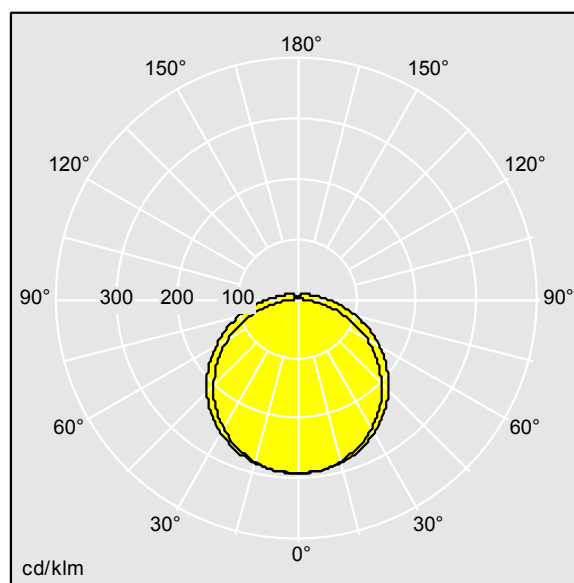

Dimensions: 352 x 102 x 79 mm

Total power: 8 W

Weight: 1.2 kg

TLG_ESCT_F_LEDPDB.jpg

TLG_ESCT_M_LEDL1.wmf

TLG_SP_0043322.idt

Lamp position: 800lm
 Light Source: LED
 Luminaire luminous flux*: 800 lm
 Luminaire efficacy*: 100 lm/W
 Lamp efficacy: 100 lm/W
 Colour Rendering Index min.: 80
 LOR: 1,00 ULOR: 0,08 DLOR: 0,92