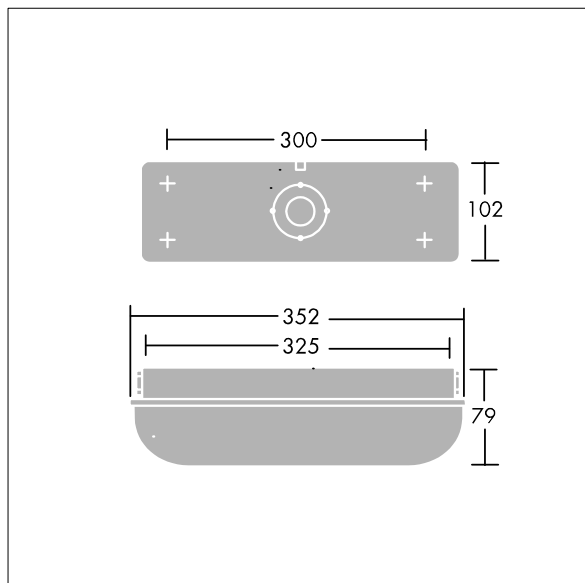

96630597 ESCORT LED I-SLCT 800/1000-840 OP WH

LED	8W	ESCT_800	IP65	IK10					850°C	T _a 25
-----	----	----------	------	------	--	--	--	--	-------	-------------------

A durable, all weather bulkhead for surface mounting.

A self-contained, IP65, weatherproof bulkhead luminaire. Electronic, fixed output control gear. Durable, white, stove enamelled die-cast aluminium body and opal polycarbonate diffuser with vandal resistant screw fixings (Type T25 TORX screwdriver required). Suitable for interior and exterior industrial or public amenity usage. Lumen output selectable via internal switch. Complete with 4000K LED

Dimensions: 352 x 102 x 79 mm

Total power: 8 W

Weight: 1.2 kg

TLG_ESCT_F_LEDPDB.jpg

TLG_ESCT_M_LEDL1.wmf

TLG_SP_0043322.idt

Lamp position: 800lm
 Light Source: LED
 Luminaire luminous flux*: 800 lm
 Luminaire efficacy*: 100 lm/W
 Lamp efficacy: 100 lm/W
 Colour Rendering Index min.: 80
 LOR: 1,00 ULOR: 0,08 DLOR: 0,92